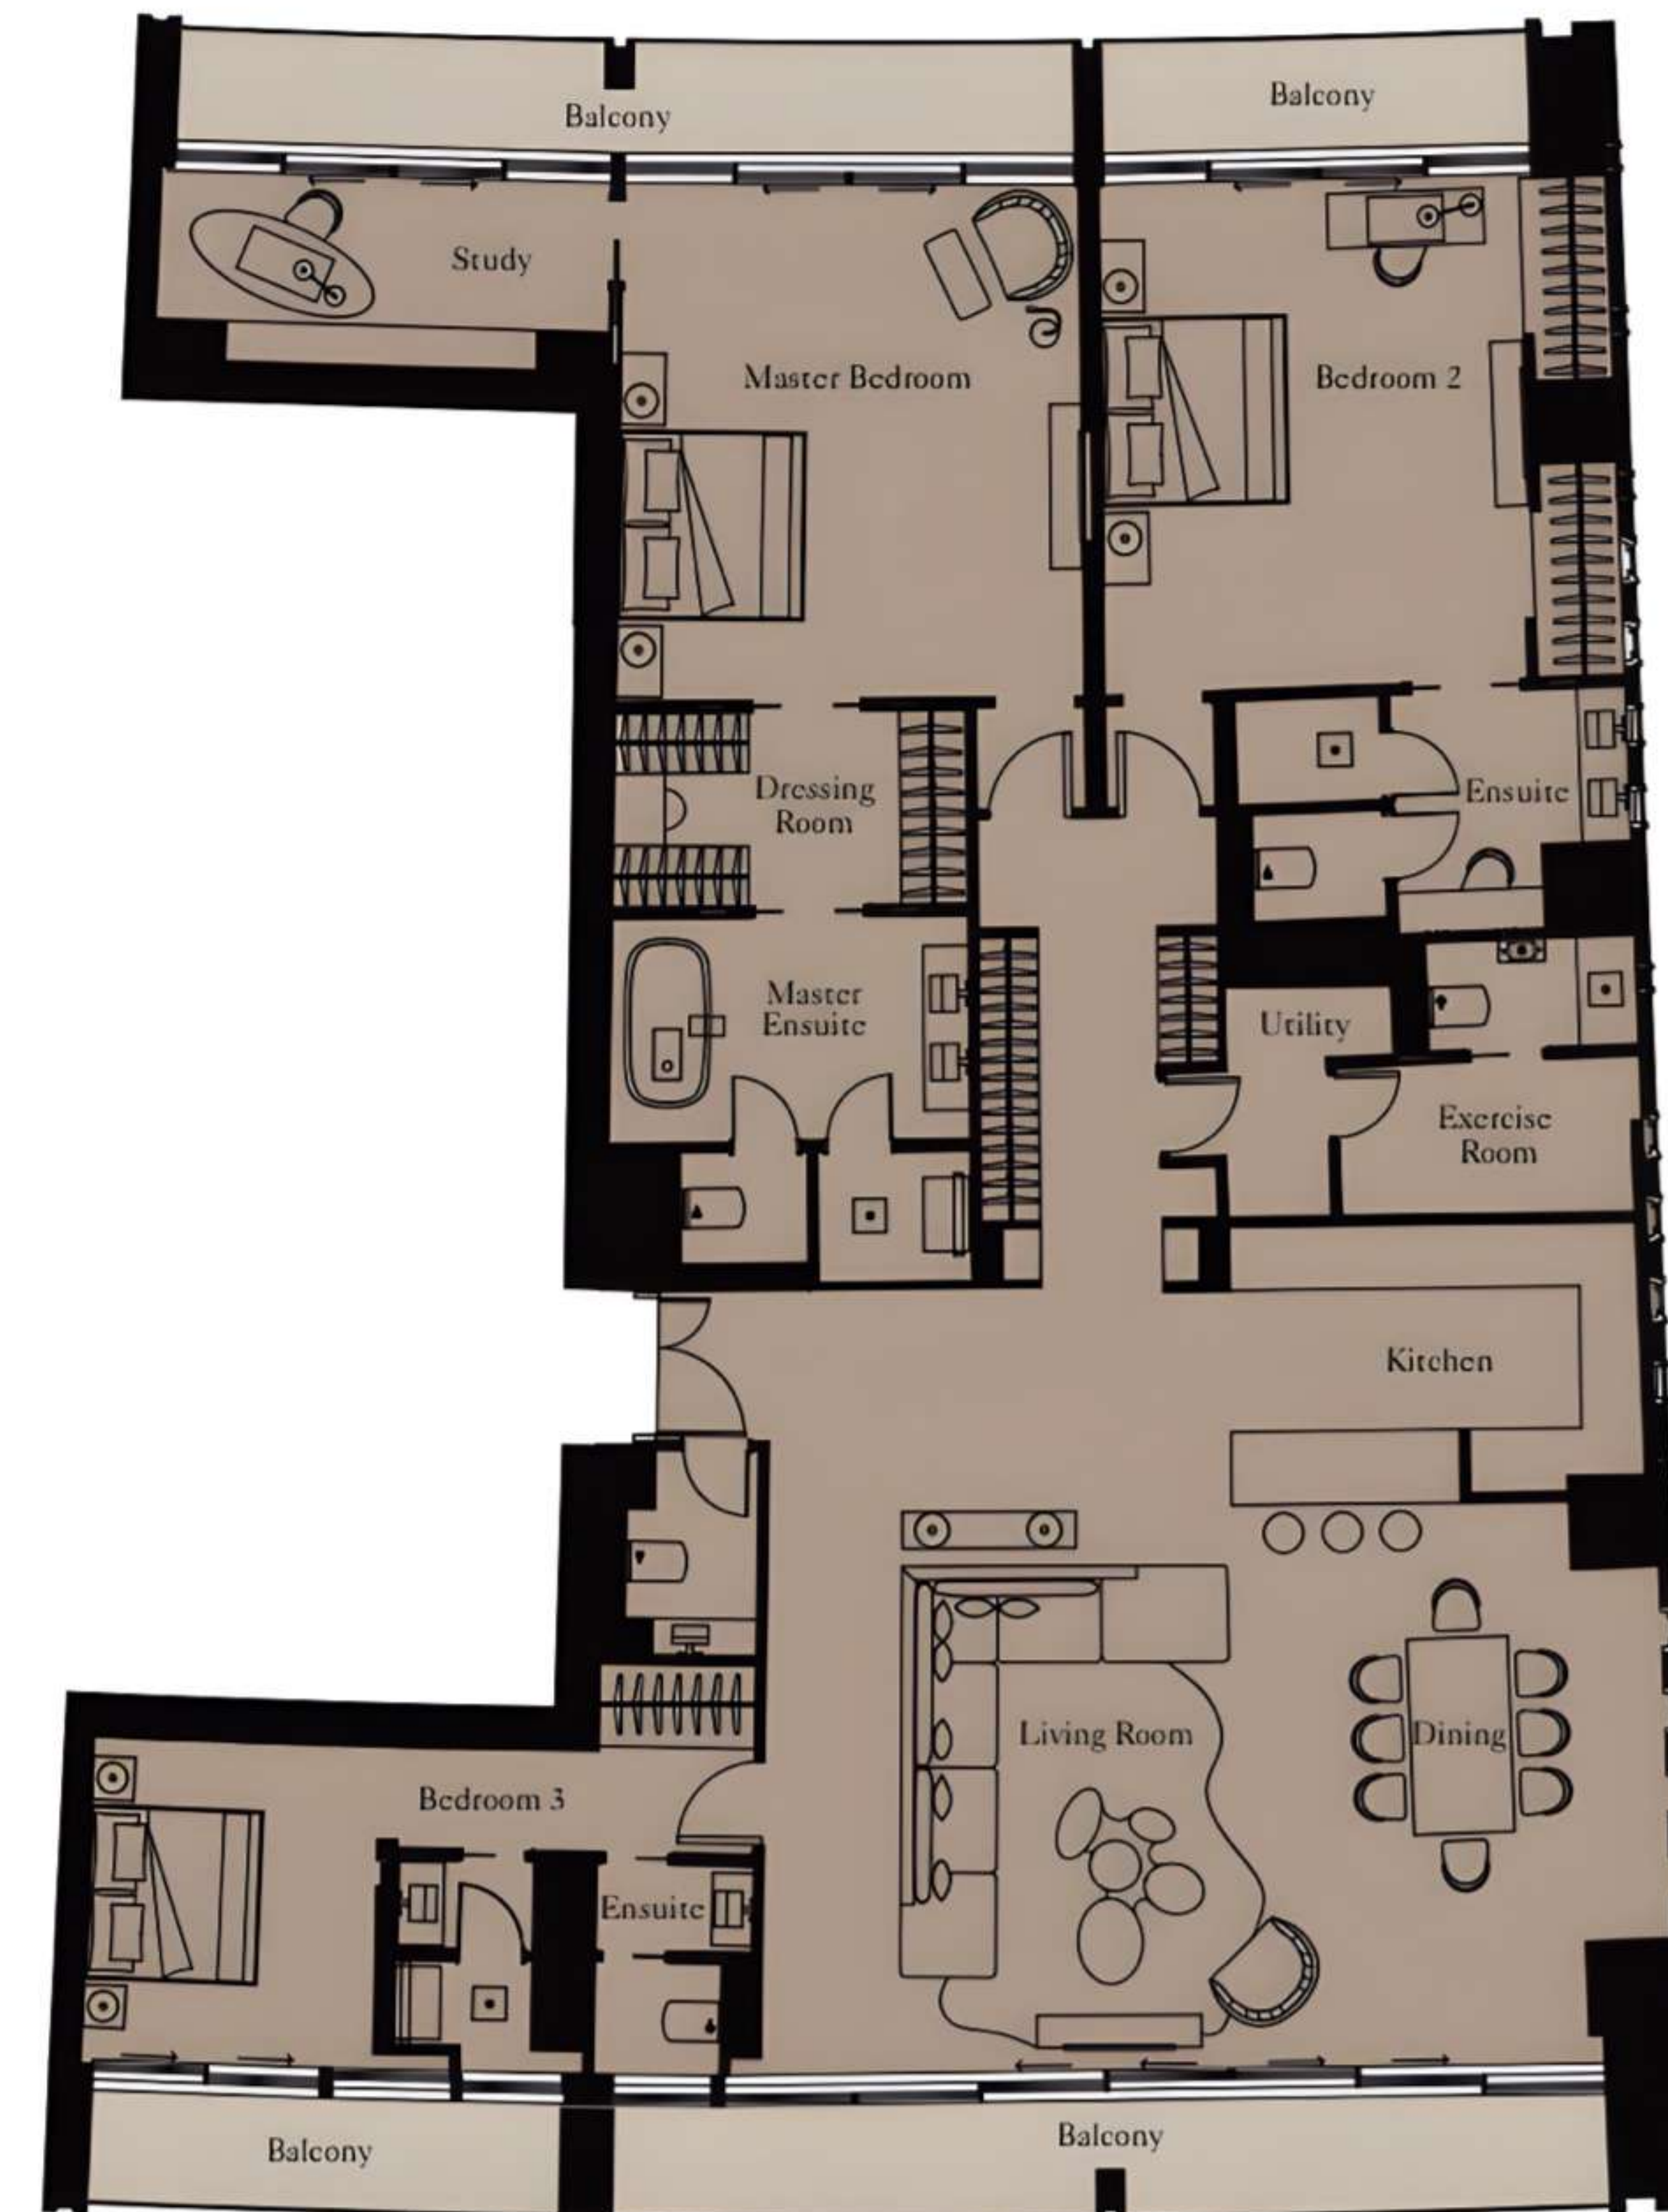

Ap. 1906

The Royal Atlantis

Unit 1906

3 bedroom , 320 sqm, dual view

The Royal Atlantis

Ap. 1906

Kitchen	2.9m x 4.3m	9'6" x 14'1"
Living/Dining	6.0m x 9.5m	19'8" x 31'2"
Master Bedroom	5.4m x 4.8m	17'9" x 15'9"
Bedroom 2	5.3m x 4.4m	17'5" x 14'5"
Bedroom 3	3.0m x 3.4m	9'10" x 11'2"
Exercise Room	2.0m x 4.8m	6'7" x 15'9"

Total Area	274 sq m	2,945 sq ft
Balcony	45 sq m	485 sq ft

View towards the ocean

View towards The Palm

Master Bedroom

Master Bathroom

Study

Bedroom 2

Bathroom 2

Bedroom 3