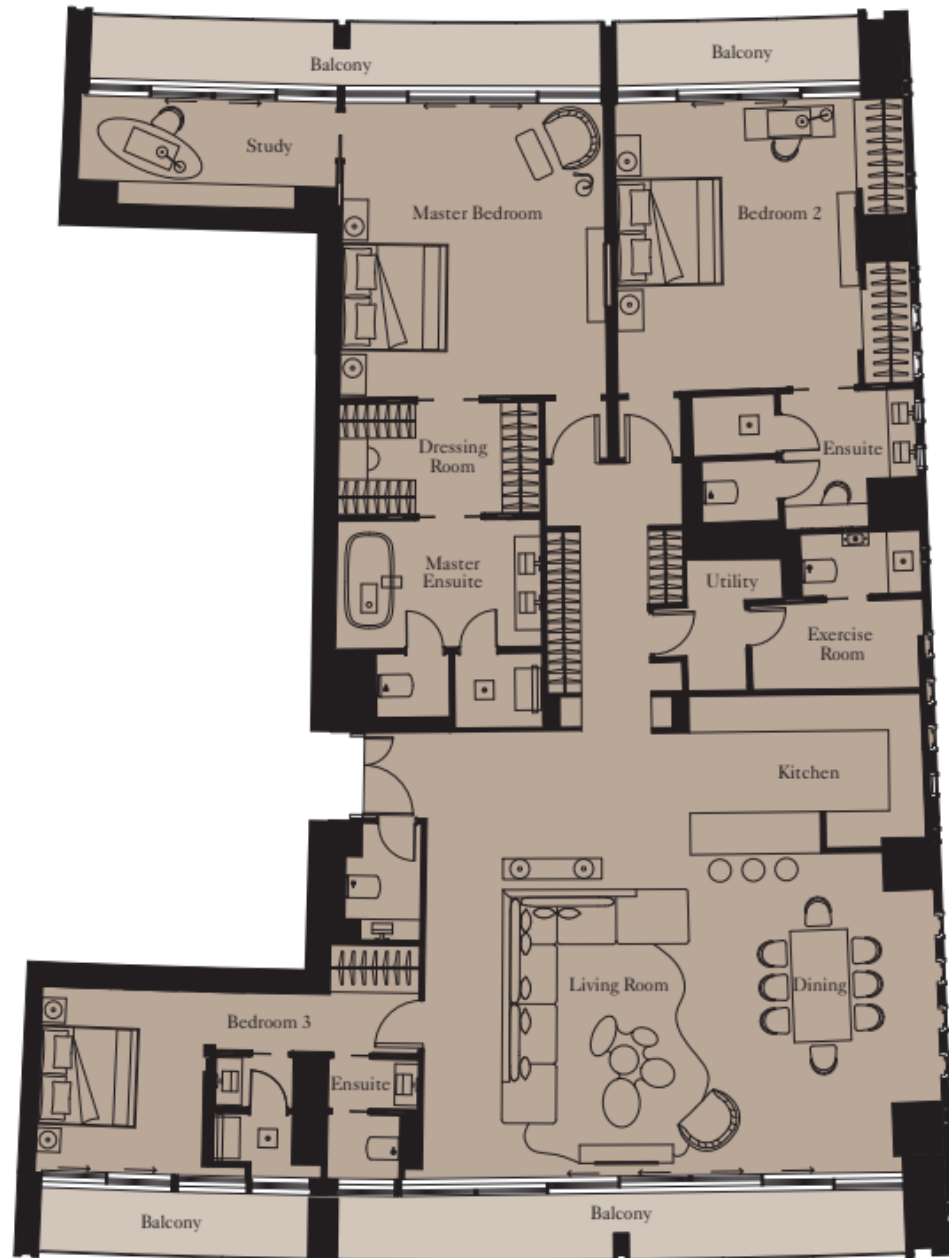

# 1906 THE ROYAL ATLANTIS

Stunning, fully furnished 3 bdr with the Dual view, unique design and premium materials.

FLOOR : 19

SQUARE : 320 SQM

VIEW : DUAL VIEW

42 000 000 AED

\$11 500 000

## 3 BEDROOM RESIDENCE

View towards the ocean

View towards The Palm

Floor plans shown are for guidance only; they are under regular review and subject to design development. Exact layouts and sizes may change, and sizes may vary within a tolerance of 5%. Furniture layouts are indicative only.

Kitchen	2.9m x 4.3m	9'6" x 14'1"
Living/Dining	6.0m x 9.5m	19'8" x 31'2"
Master Bedroom	5.4m x 4.8m	17'9" x 15'9"
Bedroom 2	5.3m x 4.4m	17'5" x 14'5"
Bedroom 3	3.0m x 3.4m	9'10" x 11'2"
Exercise Room	2.0m x 4.8m	6'7" x 15'9"